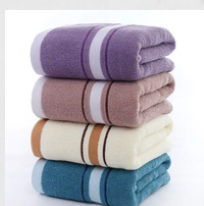

YARN DYE

Brand : Custom Logo

Material : 100% Cotton

Size : 70 x 140 cm, Custom Size

Colors: Custom Colors

ALL THINGS ARE CUSTOMIZABLE WITH A MINIMUM ORDER QUANTITY OF 50 PIECES, INCLUDING DESIGN, COLOR, LOGO, SIZE, WEIGHT AND PRINTING ETC.