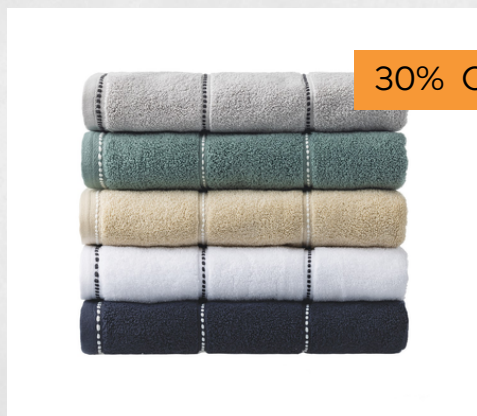

Colors: Custom Colors

SK-CT-BT-11

DOBBY STYLE

Brand : Custom Logo

Material : 100% Cotton

Size : 70 x 140 cm, Custom Size

Colors: Custom Colors

30% Off