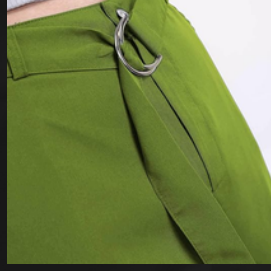

SK-CW-WCT-04