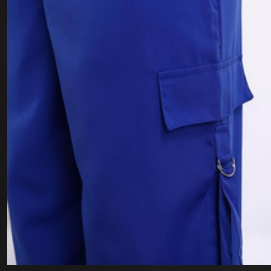

SK-CW-WCT-05