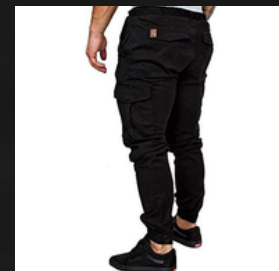

MEN

CARGO TROUSERS

BESPOKE ATTIRE CUSTOMIZED TO YOUR STYLE.

CLICK TO VIEW

SK-CW-MCT-01

SK-CW-MCT-02

SK-CW-MCT-03

SK-CW-MCT-04